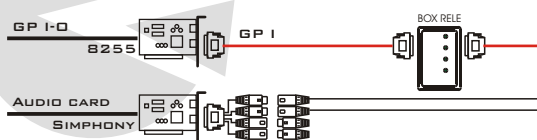

FORGET
AMD K6/2 300MHZ
WINDOWS 98

PC REDAZIONE

HUB

PROGETTO	Radio Base Mantova
PARTICOLARE	
LEGENDA	NOTE
	<ul style="list-style-type: none"> KVM CABLE LAN CABLE AUDIO CABLE DATA CABLE RDS-MPX CABLE
DATA	11-12-04 CODICE 0000000000